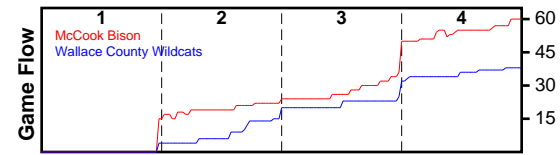

# McCook Bison

12/8/16 McCook Bison at Wallace County Wildcats

	1	2	3	4	T
McCook Bison	15	9	24	12	60
Wallace County	4	16	12	6	38

#	Name	G	MIN	FGM	FGA	FG%	2PM	2PA	2P%	3PM	3PA	3P%	FTM	FTA	FT%	OREB	DREB	REB	AST	STL	BLK	DEF	TO	PF	CHG	PM	PTS
2	Zach Schlager	1	0	2	5	.400	2	5	.400	0	0	.000	0	0	.000	1	2	3	0	0	0	0	3	4	0	0	4
3	Clayton Stevens	1	0	4	6	.667	1	1	1.000	3	5	.600	6	6	1.000	0	2	2	0	3	1	0	0	0	0	0	17
4	Hunter Potthoff	1	0	5	17	.294	4	11	.364	1	6	.167	8	10	.800	0	2	2	1	0	1	0	1	1	0	0	19
5	Easton Gillen	1	0	1	4	.250	1	4	.250	0	0	.000	2	2	1.000	2	2	4	0	0	0	0	0	2	0	0	4
11	Kyle Geisler	1	0	3	9	.333	2	6	.333	1	3	.333	2	4	.500	0	0	0	0	0	0	0	1	3	0	0	9
13	Gabe Sehnert	1	0	1	1	1.000	1	1	1.000	0	0	.000	0	0	.000	1	1	2	0	0	0	0	0	3	0	0	2
15	DJ Gross	1	0	0	0	.000	0	0	.000	0	0	.000	0	0	.000	0	1	1	0	0	0	0	0	0	0	0	0
23	Josiah Hegwood	1	0	1	1	1.000	1	1	1.000	0	0	.000	0	0	.000	1	1	2	0	1	0	0	1	1	0	0	2
24	Frank Hernandez	1	0	1	2	.500	0	0	.000	1	2	.500	0	0	.000	0	1	1	0	0	0	0	0	1	0	0	3
55	Hunter Hays	1	0	0	0	.000	0	0	.000	0	0	.000	0	0	.000	0	0	0	0	0	0	0	0	2	0	0	0
	TEAM	0	0	0	0	.000	0	0	.000	0	0	.000	0	0	.000	0	0	0	0	0	0	0	0	0	0	0	0
	<b>TOTALS</b>	<b>1</b>	<b>60</b>	<b>18</b>	<b>45</b>	<b>.400</b>	<b>12</b>	<b>29</b>	<b>.414</b>	<b>6</b>	<b>16</b>	<b>.375</b>	<b>18</b>	<b>22</b>	<b>.818</b>	<b>5</b>	<b>12</b>	<b>17</b>	<b>1</b>	<b>4</b>	<b>2</b>	<b>0</b>	<b>6</b>	<b>17</b>	<b>0</b>	<b>22</b>	<b>60</b>