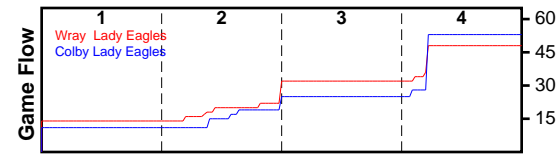

# Wray Lady Eagles

12/8/17 Wray Lady Eagles at Colby Lady Eagles

	1	2	3	4	T
Wray Lady Eagles	14	8	10	16	48
Colby Lady Eagles	11	8	6	28	53

#	Name	G	MIN	FGM	FGA	FG%	2PM	2PA	2P%	3PM	3PA	3P%	FTM	FTA	FT%	OREB	DREB	REB	AST	STL	BLK	DEF	TO	PF	CHG	PM	PTS
2	Grace Merritt	1	0	0	0	.000	0	0	.000	0	0	.000	0	0	.000	0	0	0	0	0	0	0	1	0	0	0	0
3	Paige Brown	1	0	2	2	1.000	2	2	1.000	0	0	.000	0	0	.000	0	1	1	0	0	0	3	2	3	0	0	4
4	Abby Shay	0	0	0	0	.000	0	0	.000	0	0	.000	0	0	.000	0	0	0	0	0	0	0	0	0	0	0	0
10	Parker Jones	0	0	0	0	.000	0	0	.000	0	0	.000	0	0	.000	0	0	0	0	0	0	0	0	0	0	0	0
14	Ashley Danforth	1	0	3	6	.500	3	6	.500	0	0	.000	0	0	.000	0	3	3	0	0	0	0	6	1	0	0	6
15	Taryn Stone	0	0	0	0	.000	0	0	.000	0	0	.000	0	0	.000	0	0	0	0	0	0	0	0	0	0	0	0
23	Peyton Pecar	1	0	4	8	.500	3	3	1.000	1	5	.200	0	0	.000	0	1	1	1	1	0	0	5	5	0	0	9
30	Virginia Deam Nein	1	0	1	2	.500	1	2	.500	0	0	.000	0	0	.000	0	1	1	0	0	0	0	1	1	0	0	2
31	Morgan Smith	1	0	11	16	.688	10	12	.833	1	4	.250	0	0	.000	0	1	1	0	2	0	1	5	2	0	0	23
33	Bailey Redden	0	0	0	0	.000	0	0	.000	0	0	.000	0	0	.000	0	0	0	0	0	0	0	0	0	0	0	0
34	Maddie Soehner	1	0	1	1	1.000	1	1	1.000	0	0	.000	2	2	1.000	2	3	5	1	0	1	0	4	4	0	0	4
35	Brigette Redden	0	0	0	0	.000	0	0	.000	0	0	.000	0	0	.000	0	0	0	0	0	0	0	0	0	0	0	0
	TEAM	0	0	0	0	.000	0	0	.000	0	0	.000	0	0	.000	0	0	0	0	0	0	0	0	0	0	0	0
	<b>TOTALS</b>	<b>1</b>	<b>60</b>	<b>22</b>	<b>35</b>	<b>.629</b>	<b>20</b>	<b>26</b>	<b>.769</b>	<b>2</b>	<b>9</b>	<b>.222</b>	<b>2</b>	<b>2</b>	<b>1.000</b>	<b>2</b>	<b>10</b>	<b>12</b>	<b>2</b>	<b>2</b>	<b>1</b>	<b>4</b>	<b>24</b>	<b>16</b>	<b>0</b>	<b>-5</b>	<b>48</b>