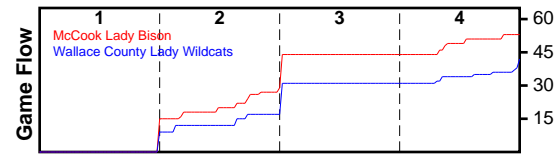

Wallace County Lady Wildcats

12/8/17 McCook Lady Bison at Wallace County Lady Wildcats

	1	2	3	4	T
McCook Lady	15	14	15	9	53
Wallace County	9	8	14	11	42