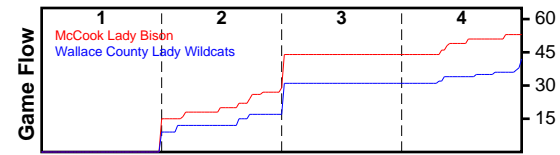

McCook Lady Bison

12/8/17 McCook Lady Bison at Wallace County Lady Wildcats

	1	2	3	4	T
McCook Lady	15	14	15	9	53
Wallace County	9	8	14	11	42

#	Name	G	MIN	FGM	FGA	FG%	2PM	2PA	2P%	3PM	3PA	3P%	FTM	FTA	FT%	OREB	DREB	REB	AST	STL	BLK	DEF	TO	PF	CHG	PM	PTS
3	Joann Neel	1	0	0	2	.000	0	2	.000	0	0	.000	0	0	.000	1	0	1	0	0	0	1	0	2	0	0	0
5	Jaden Bryant	1	0	6	9	.667	6	9	.667	0	0	.000	1	1	1.000	2	1	3	0	0	3	0	1	2	0	0	13
10	Robin Grigg	0	0	0	0	.000	0	0	.000	0	0	.000	0	0	.000	0	0	0	0	0	0	0	0	0	0	0	0
14	Erica Fisher	1	0	2	5	.400	0	2	.000	2	3	.667	1	2	.500	0	0	0	0	0	0	0	2	2	0	0	7
15	Brantleigh Morgan	1	0	1	1	1.000	1	1	1.000	0	0	.000	0	0	.000	0	1	1	0	0	0	0	0	3	0	0	2
20	Emily Arp	1	0	2	4	.500	2	3	.667	0	1	.000	1	2	.500	0	0	0	0	0	1	0	4	2	0	0	5
21	Kylesna Blau	1	0	0	1	.000	0	1	.000	0	0	.000	0	0	.000	0	0	0	0	1	0	0	1	1	0	0	0
22	Cassidy Radl	1	0	0	1	.000	0	1	.000	0	0	.000	0	0	.000	0	0	0	0	0	0	0	1	1	0	0	0
23	Bailey Honn	1	0	5	7	.714	5	7	.714	0	0	.000	1	1	1.000	3	1	4	0	1	0	1	2	2	0	0	11
30	Riley Sis	1	0	0	2	.000	0	1	.000	0	1	.000	0	0	.000	0	3	3	0	0	0	1	1	0	0	0	0
33	Liviya Wier	1	0	1	2	.500	1	2	.500	0	0	.000	0	0	.000	0	1	1	0	0	0	0	4	1	0	0	2
50	MacKenzie Smith	1	0	4	5	.800	4	5	.800	0	0	.000	1	1	1.000	0	0	0	0	0	0	0	0	4	0	0	9
52	Jayceca Hanson	1	0	2	4	.500	2	4	.500	0	0	.000	0	1	.000	1	0	1	0	0	1	0	0	1	0	0	4
	TEAM	0	0	0	0	.000	0	0	.000	0	0	.000	0	0	.000	0	0	0	0	0	0	0	0	0	0	0	0
	TOTALS	1	60	23	43	.535	21	38	.553	2	5	.400	5	8	.625	7	7	14	0	2	5	3	16	21	0	11	53